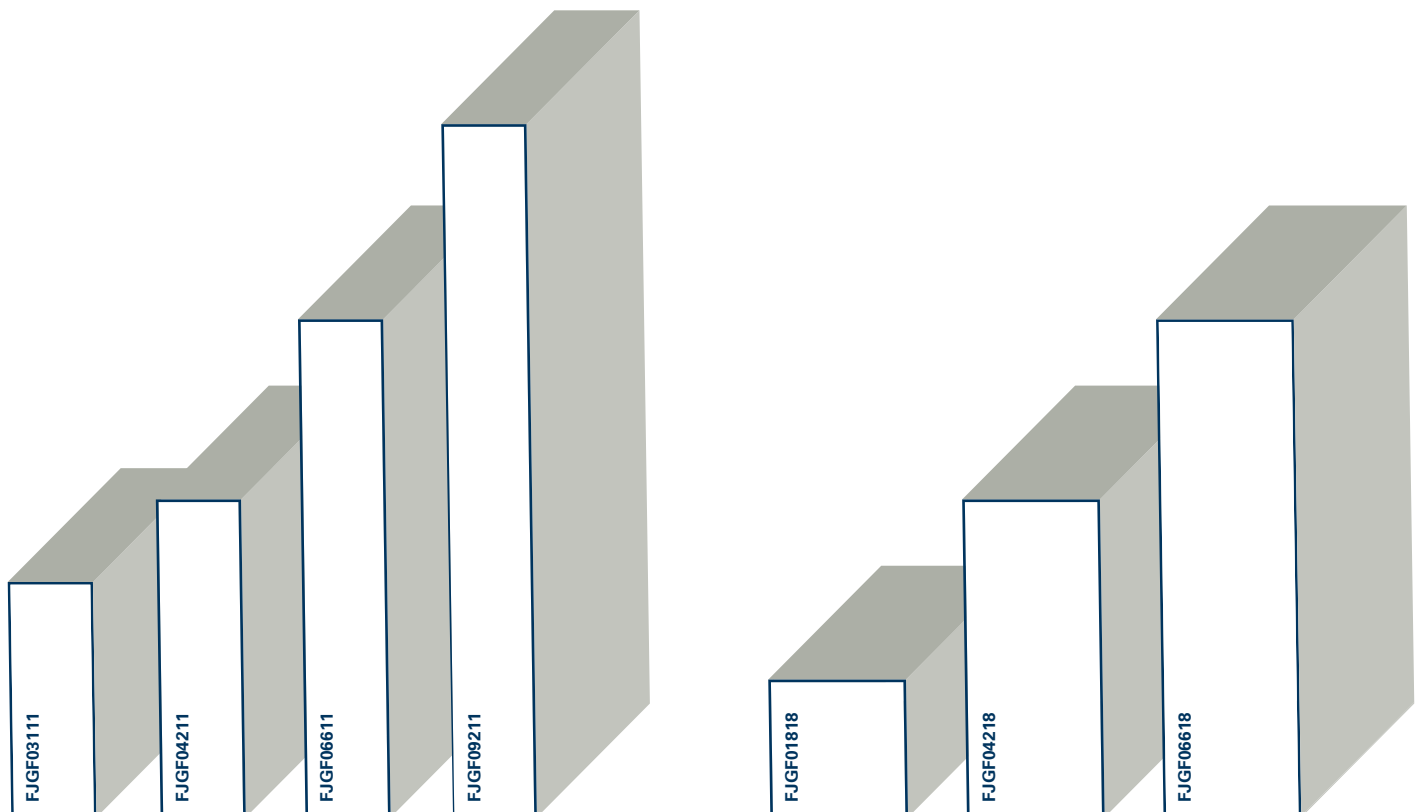

Dressed All Round 11 & 18mm

		AVAILABILITY				
		QLD			NSW	
Product Code	Size	2.4	3.0	5.4	2.4	3.0
FJGF03111	31 x 11mm	✓	✓	✓		
FJGF04211	42 x 11mm	✓	✓	✓	✓	✓
FJGF06611	66 x 11mm	✓	✓	✓	✓	✓
FJGF09211	92 x 11mm	✓	✓			

		AVAILABILITY				
		QLD			NSW	
Product Code	Size	2.4	3.0	5.4	2.4	3.0
FJGF01818	18 x 18mm	✓	✓	✓	✓	✓
FJGF04218	42 x 18mm	✓	✓	✓	✓	✓
FJGF06618	66 x 18mm	✓	✓	✓	✓	✓

S – Indicates products that are designated as a special order. Contact the state sales office to confirm availability.

Measurements = millimetres (mm)

PLEASE NOTE: Certain product lines may not be ranged as standard and may be available as a special order. Please check all product availability with the relevant salesperson. Whilst all care has been taken to ensure the accuracy of the information and advice outlined, it is intended as a guide only. Woodhouse accepts no responsibility for any errors, omissions, work done or any consequence of reliance on this document. All material and content remains the property of, and is copyright to, the Woodhouse Timber Company.